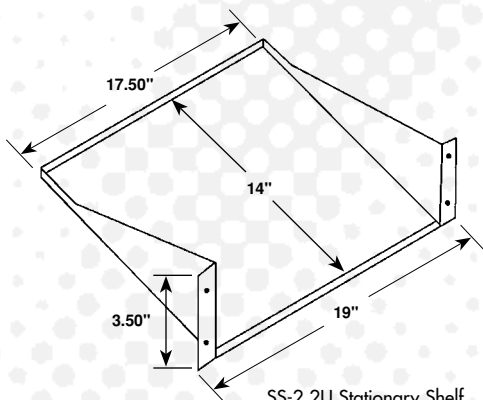

KAE CORPORATION

Stationary Shelves and Monitor Masks

The Rack Mount Stationary Shelf series is great for mounting VCRs, Audio Equipment, PC and Video Monitors, Test Equipment, Tape Jackets, and countless other products that don't lend themselves to installing rack slides without customization. The Rack Mount Stationary Shelves will meet all of your rack mounting needs. The SS-2, SS-3, SS-5 SS-6 and the DSS-2 units come with venting on their bases for improved air flow.

The DSS-2 shelf is a deep 23" 2U stationary shelf with adjustable rear bracket supports. The rear brackets extend out to fit 30" deep racks. These supports also provide additional carrying capacity.

The Rack Mount Stationary Shelves are made from 16 gauge steel providing exceptional strength for mounting all equipment that is 17.375" wide. The range of stationary shelves include 1U to 6U.

Each Rack Mount Stationary Shelf is finished with black textured powder coat to provide scratch resistance. There is a 0.25" flange on the front of each stationary shelf providing some safety for your equipment. On the rear of each shelf is a 0.50" flange.