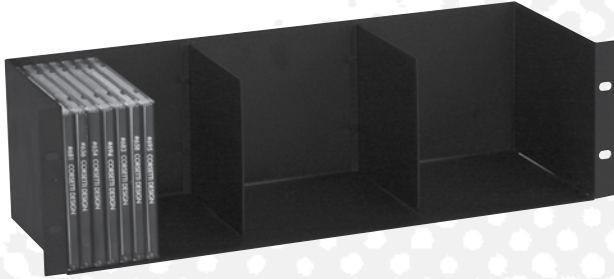

KAE CORPORATION

Stationary Shelves and Monitor Masks

SS-5 5U Stationary Shelf with dual 9" JVC Monitors

The Rack Mount Stationary Shelf series is great for mounting VCRs, Audio Equipment, PC and Video Monitors, Test Equipment, Tape Jackets, and countless other products that don't lend themselves to installing rack slides without customization. The Rack Mount Stationary Shelves will meet all of your rack mounting needs. The SS-2, SS-3, SS-5 SS-6 and the DSS-2 units come with venting on their bases for improved air flow.

The DSS-2 shelf is a deep 23" 2U stationary shelf with adjustable rear bracket supports. The rear brackets extend out to fit 30" deep racks. These supports also provide additional carrying capacity.

SS-3 3U Stationary Shelf

The Rack Mount Stationary Shelves are made from 16 gauge steel providing exceptional strength for mounting all equipment that is 17.375" wide. The range of stationary shelves include 1U to 6U.

Each Rack Mount Stationary Shelf is finished with black textured powder coat to provide scratch resistance. There is a 0.25" flange on the front of each stationary shelf providing some safety for your equipment. On the rear of each shelf is a 0.50" flange.

DSS-2 2U 23" Deep Stationary Shelf

KAE Corporation has designed a universal Media Storage Shelf, MSS-3. The shelf is 3 rack units in height and has stationary dividers allowing for a variety of video and audio tapes, CDs and DVDs.